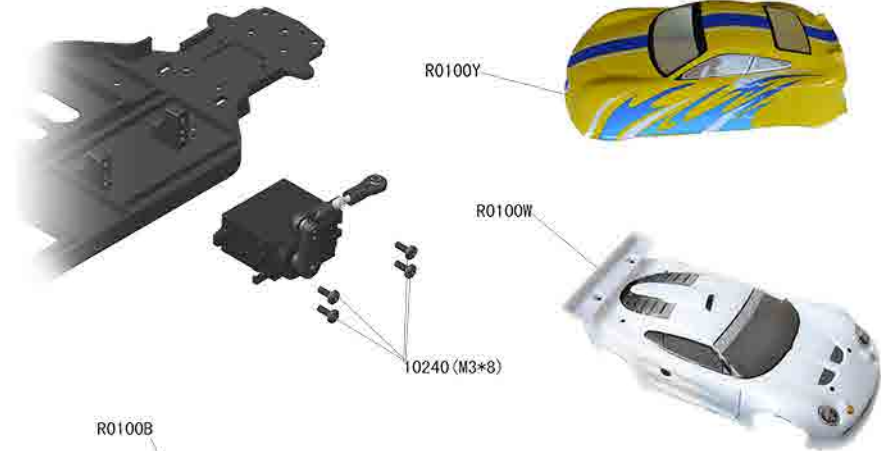

Specs. :

- 1、Length: 364 mm (Body shell not included)
- 2、Width: 190 mm
- 3、Wheelbase: 258/261 mm
- 4、Gear Ratio: 6.5:1
- 5、Tyre: $\phi 65 \times 26$ mm

Standard Equipments:

- 1、Steering Servo: 3kg/cm
- 2、Motor: 540 (X-Ranger EBD)
3650 (4200KV) (X-Ranger EBL)
- 3、ESC: 300A (X-Ranger EBD)
45A (X-Ranger EBL)
- 4、Battery: Ni-MH SC1800mAh 7.2V (X-Ranger EBD)
Li-Po 3250mAh 7.4V $\leq 25C$ (X-Ranger EBL)
- 5、RADIO: 2CH A M (X-Ranger EBD)
2CH 2.4GHz (X-Ranger EBL)

(Dia.2-3)

Tyres

(Dia. 2-4)

Front Assembly

Gearbox Assembly

Rear Assmebly

ASSEMBLY STEPS:

1. Assembly center chassis part (See Dia. 3-1)

2. Assemble front assembly to chassis front. (See Dia. 4-1)

3. Assemble rear assembly to chassis rear part. (See Dia. 4-4)

4. Assemble Front Bumper Assembly to chassis rear part. (See Dia. 5-4)

5. Mount the wheels.
(See Dia. 2-4, 5-3)

6. Mount the motor assembly and central drive shaft. (See Dia. 3-6)

7. Assemble steering servo and linkage. (See Dia. 3-4)

8. Assemble ESC, receiver, battery and connect them to setup. (See Dia. 7-3, 7-5)