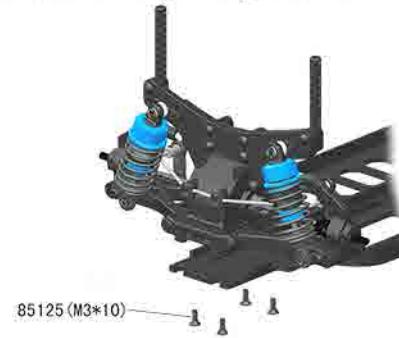

INSTRUCTION MANUAL

1/10 Scale 4WD Electric Touring Car

INSTRUCTION MANUAL

1/10 Scale 4WD Electric Touring Car

RH1025 X-Ranger EBD (Brushed)

RH1026 X-Ranger EBL (Brushless)

Features:

- 1: Alum motor mount
- 2: Slipper system
- 3: Front/rear sway bar
- 4: Low CG gearbox design
- 5: Metal diff. gear design
- 6: Adjustable Ground Clearance
- 7: Big Bored Oil Filled Shocks
- 8: Front Universal Joint Shafts

Specs. :

- 1、Length: 364 mm (Body shell not included)
- 2、Width: 190 mm
- 3、Wheelbase: 258/261 mm
- 4、Gear Ratio: 6.5:1
- 5、Tyre: $\phi 65 \times 26$ mm

Standard Equipments:

- 1、Steering Servo: 3kg/cm
- 2、Motor: 540 (X-Ranger EBD)
3650 (4200KV) (X-Ranger EBL)
- 3、ESC: 300A (X-Ranger EBD)
45A (X-Ranger EBL)
- 4、Battery: Ni-MH SC1800mAh 7.2V (X-Ranger EBD)
Li-Po 3250mAh 7.4V $\leq 25C$ (X-Ranger EBL)
- 5、RADIO: 2CH A M (X-Ranger EBD)
2CH 2.4GHz (X-Ranger EBL)

(Dia.2-3)

Tyres

(Dia. 2-4)

Front Assembly

Gearbox Assembly

Rear Assmebly

ASSEMBLY STEPS:

1. Assembly center chassis part (See Dia. 3-1)

2. Assemble front assembly to chassis front. (See Dia. 4-1)

3. Assemble rear assembly to chassis rear part. (See Dia. 4-4)

4. Assemble Front Bumper Assembly to chassis rear part. (See Dia. 5-4)

5. Mount the wheels.
(See Dia. 2-4, 5-3)