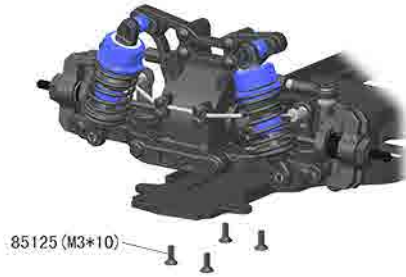

INSTRUCTION MANUAL

1/10 Scale 4WD Electric Touring Car

INSTRUCTION MANUAL

1/10 Scale 4WD Electric Touring Car

RH1025 X-Ranger EBD (Brushed)

RH1026 X-Ranger EBL (Brushless)

Features:

- 1: Alum motor mount
- 2: Slipper system
- 3: Front/rear sway bar
- 4: Low CG gearbox design
- 5: Metal diff. gear design
- 6: Adjustable Ground Clearance
- 7: Big Bored Oil Filled Shocks
- 8: Front Universal Joint Shafts

Specs. :

- 1、Length: 364 mm (Body shell not included)
- 2、Width: 190 mm
- 3、Wheelbase: 258/261 mm
- 4、Gear Ratio: 6.5:1
- 5、Tyre: $\phi 65 \times 26$ mm

Standard Equipments:

- 1、Steering Servo: 3kg/cm
- 2、Motor: 540 (X-Ranger EBD)
3650 (4200KV) (X-Ranger EBL)
- 3、ESC: 300A (X-Ranger EBD)
45A (X-Ranger EBL)
- 4、Battery: Ni-MH SC1800mAh 7.2V (X-Ranger EBD)
Li-Po 3250mAh 7.4V $\leq 25C$ (X-Ranger EBL)
- 5、RADIO: 2CH A M (X-Ranger EBD)
2CH 2.4GHz (X-Ranger EBL)

(Dia.2-3)

Tyres

(Dia. 2-4)

Front Assembly

Gearbox Assembly

Rear Assmebly

ASSEMBLY STEPS:

1. Assembly center chassis part (See Dia. 3-1)

2. Assemble front assembly to chassis front. (See Dia. 4-1)

3. Assemble rear assembly to chassis rear part. (See Dia. 4-4)

4. Assemble Front Bumper Assembly to chassis rear part. (See Dia. 5-4)

5. Mount the wheels.
(See Dia. 2-4, 5-3)