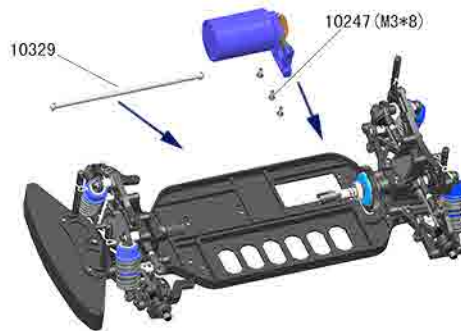

Specs. :

- 1、Length: 364 mm (Body shell not included)
- 2、Width: 190 mm
- 3、Wheelbase: 258/261 mm
- 4、Gear Ratio: 6.5:1
- 5、Tyre: $\phi 65 \times 26$ mm

Standard Equipments:

- 1、Steering Servo: 3kg/cm
- 2、Motor: 540 (X-Ranger EBD)
3650 (4200KV) (X-Ranger EBL)
- 3、ESC: 300A (X-Ranger EBD)
45A (X-Ranger EBL)
- 4、Battery: Ni-MH SC1800mAh 7.2V (X-Ranger EBD)
Li-Po 3250mAh 7.4V $\leq 25C$ (X-Ranger EBL)
- 5、RADIO: 2CH A M (X-Ranger EBD)
2CH 2.4GHz (X-Ranger EBL)

(Dia.2-3)

Tyres

(Dia. 2-4)

Front Assembly

Gearbox Assembly

Rear Assmebly

ASSEMBLY STEPS:

1. Assembly center chassis part (See Dia. 3-1)

2. Assemble front assembly to chassis front. (See Dia. 4-1)

3. Assemble rear assembly to chassis rear part. (See Dia. 4-4)

4. Assemble Front Bumper Assembly to chassis rear part. (See Dia. 5-4)

5. Mount the wheels.
(See Dia. 2-4, 5-3)

6. Mount the motor assembly and central drive shaft. (See Dia. 3-6)

7. Assemble steering servo and linkage. (See Dia. 3-4)

8. Assemble ESC, receiver, battery and connect them to setup. (See Dia. 7-3, 7-5)