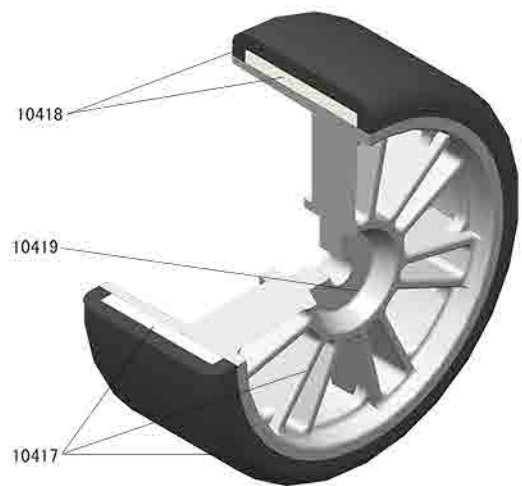

INSTRUCTION MANUAL

1/10 Scale 4WD Electric Touring Car

INSTRUCTION MANUAL

1/10 Scale 4WD Electric Touring Car

RH1025 X-Ranger EBD (Brushed)

RH1026 X-Ranger EBL (Brushless)

Features:

- 1: Alum motor mount
- 2: Slipper system
- 3: Front/rear sway bar
- 4: Low CG gearbox design
- 5: Metal diff. gear design
- 6: Adjustable Ground Clearance
- 7: Big Bored Oil Filled Shocks
- 8: Front Universal Joint Shafts

Specs. :

- 1、Length: 364 mm (Body shell not included)
- 2、Width: 190 mm
- 3、Wheelbase: 258/261 mm
- 4、Gear Ratio: 6.5:1
- 5、Tyre: $\phi 65 \times 26$ mm

Standard Equipments:

- 1、Steering Servo: 3kg/cm
- 2、Motor: 540 (X-Ranger EBD)
3650 (4200KV) (X-Ranger EBL)
- 3、ESC: 300A (X-Ranger EBD)
45A (X-Ranger EBL)
- 4、Battery: Ni-MH SC1800mAh 7.2V (X-Ranger EBD)
Li-Po 3250mAh 7.4V $\leq 25C$ (X-Ranger EBL)
- 5、RADIO: 2CH A M (X-Ranger EBD)
2CH 2.4GHz (X-Ranger EBL)

X-Ranger Brushless System Set:

X-Ranger Brushed System Set:

FRONT & REAR SHOCK ASSEMBLY

Front Shocks

(Dia.2-1)

Rear Shocks

(Dia. 2-2)

Steering Servo

(Dia.2-3)

Tyres

(Dia. 2-4)

Front Assembly

Gearbox Assembly

Rear Assmebly

ASSEMBLY STEPS:

1. Assembly center chassis part (See Dia. 3-1)