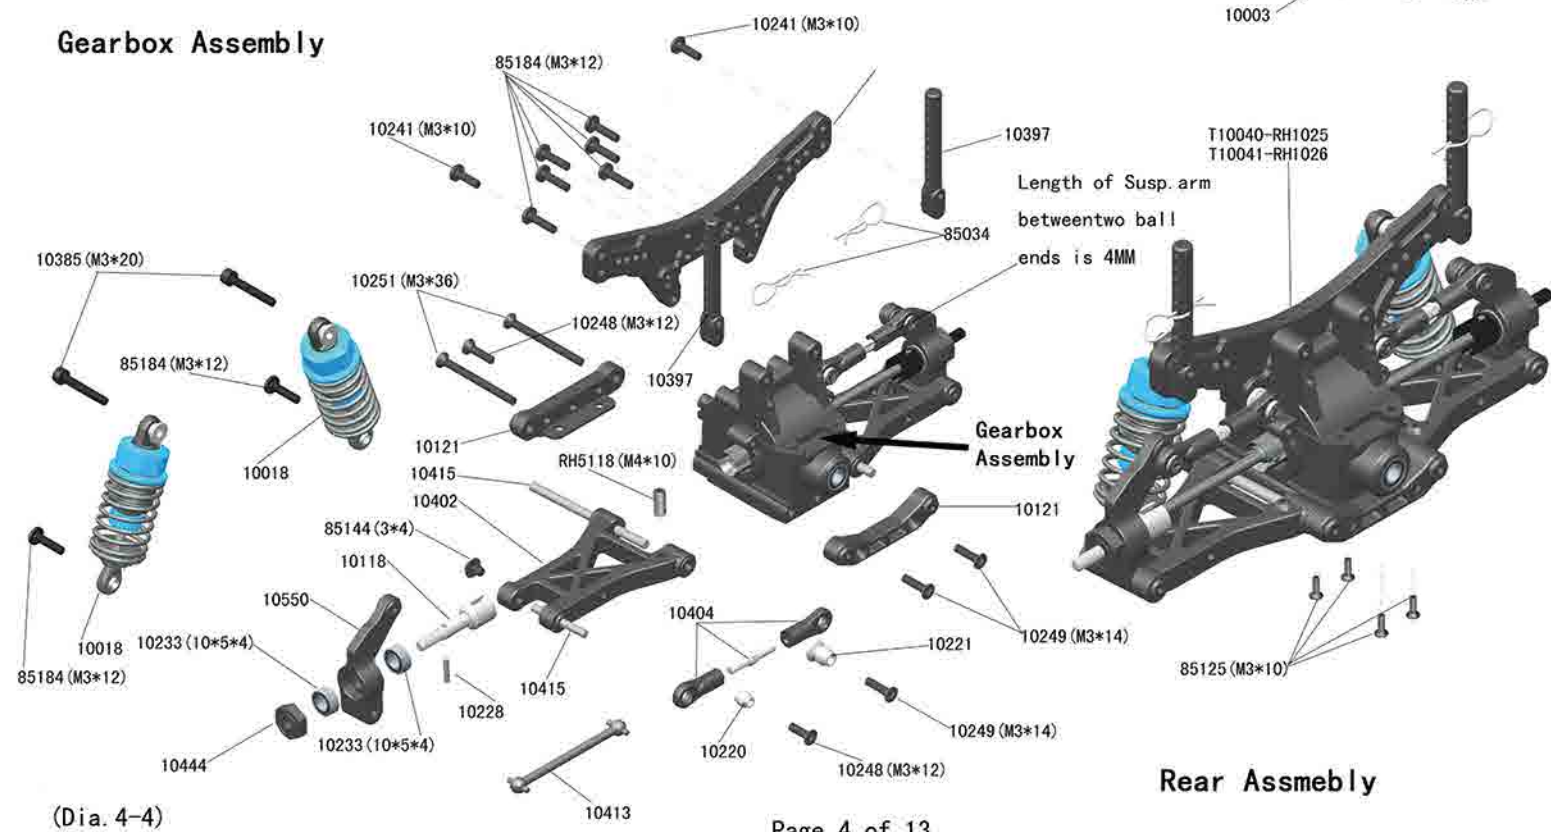

Specs. :

- 1、Length: 364 mm (Body shell not included)
- 2、Width: 190 mm
- 3、Wheelbase: 258/261 mm
- 4、Gear Ratio: 6.5:1
- 5、Tyre: $\phi 65 \times 26$ mm

Standard Equipments:

- 1、Steering Servo: 3kg/cm
- 2、Motor: 540 (X-Ranger EBD)
3650 (4200KV) (X-Ranger EBL)
- 3、ESC: 300A (X-Ranger EBD)
45A (X-Ranger EBL)
- 4、Battery: Ni-MH SC1800mAh 7.2V (X-Ranger EBD)
Li-Po 3250mAh 7.4V $\leq 25C$ (X-Ranger EBL)
- 5、RADIO: 2CH A M (X-Ranger EBD)
2CH 2.4GHz (X-Ranger EBL)

(Dia.2-3)

Tyres

(Dia. 2-4)

Front Assembly

Gearbox Assembly

Rear Assmebly

ASSEMBLY STEPS:

1. Assembly center chassis part (See Dia. 3-1)

2. Assemble front assembly to chassis front. (See Dia. 4-1)

3. Assemble rear assembly to chassis rear part. (See Dia. 4-4)

4. Assemble Front Bumper Assembly to chassis rear part. (See Dia. 5-4)

5. Mount the wheels.
(See Dia. 2-4, 5-3)

6. Mount the motor assembly and central drive shaft. (See Dia. 3-6)

7. Assemble steering servo and linkage. (See Dia. 3-4)

8. Assemble ESC, receiver, battery and connect them to setup. (See Dia. 7-3, 7-5)