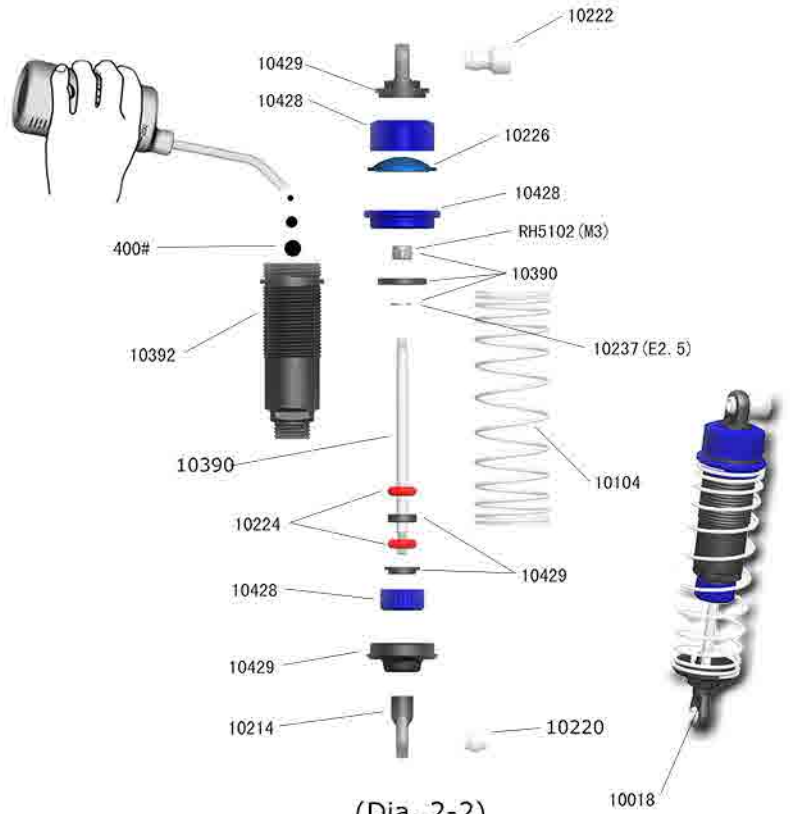

Specs. :

- 1、Length: 364 mm (Body shell not included)
- 2、Width: 190 mm
- 3、Wheelbase: 258/261 mm
- 4、Gear Ratio: 6.5:1
- 5、Tyre: $\phi 65 \times 26$ mm

Standard Equipments:

- 1、Steering Servo: 3kg/cm
- 2、Motor: 540 (X-Ranger EBD)
3650 (4200KV) (X-Ranger EBL)
- 3、ESC: 300A (X-Ranger EBD)
45A (X-Ranger EBL)
- 4、Battery: Ni-MH SC1800mAh 7.2V (X-Ranger EBD)
Li-Po 3250mAh 7.4V $\leq 25C$ (X-Ranger EBL)
- 5、RADIO: 2CH A M (X-Ranger EBD)
2CH 2.4GHz (X-Ranger EBL)

X-Ranger Brushless System Set:

X-Ranger Brushed System Set:

FRONT & REAR SHOCK ASSEMBLY

Front Shocks

(Dia.2-1)

Rear Shocks

(Dia. 2-2)

Steering Servo

(Dia.2-3)

Tyres

(Dia. 2-4)

Front Assembly

Gearbox Assembly

Rear Assmebly

ASSEMBLY STEPS:

1. Assembly center chassis part (See Dia. 3-1)

6. Mount the motor assembly and central drive shaft. (See Dia. 3-6)

7. Assemble steering servo and linkage. (See Dia. 3-4)

8. Assemble ESC, receiver, battery and connect them to setup. (See Dia. 7-3, 7-5)