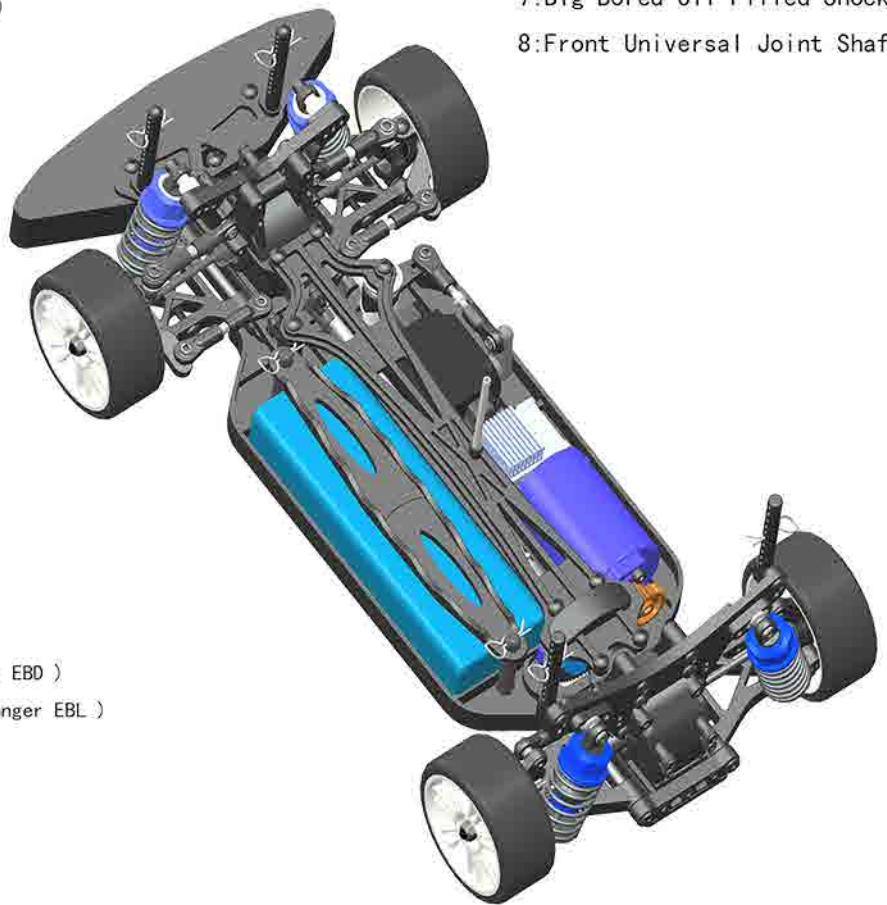

INSTRUCTION MANUAL

1/10 Scale 4WD Electric Touring Car

INSTRUCTION MANUAL

1/10 Scale 4WD Electric Touring Car

RH1025 X-Ranger EBD (Brushed)

RH1026 X-Ranger EBL (Brushless)

Features:

- 1: Alum motor mount
- 2: Slipper system
- 3: Front/rear sway bar
- 4: Low CG gearbox design
- 5: Metal diff. gear design
- 6: Adjustable Ground Clearance
- 7: Big Bored Oil Filled Shocks
- 8: Front Universal Joint Shafts

Specs. :

- 1、Length: 364 mm (Body shell not included)
- 2、Width: 190 mm
- 3、Wheelbase: 258/261 mm
- 4、Gear Ratio: 6.5:1
- 5、Tyre: $\phi 65 \times 26$ mm

Standard Equipments:

- 1、Steering Servo: 3kg/cm
- 2、Motor: 540 (X-Ranger EBD)
3650 (4200KV) (X-Ranger EBL)
- 3、ESC: 300A (X-Ranger EBD)
45A (X-Ranger EBL)
- 4、Battery: Ni-MH SC1800mAh 7.2V (X-Ranger EBD)
Li-Po 3250mAh 7.4V $\leq 25C$ (X-Ranger EBL)
- 5、RADIO: 2CH A M (X-Ranger EBD)
2CH 2.4GHz (X-Ranger EBL)