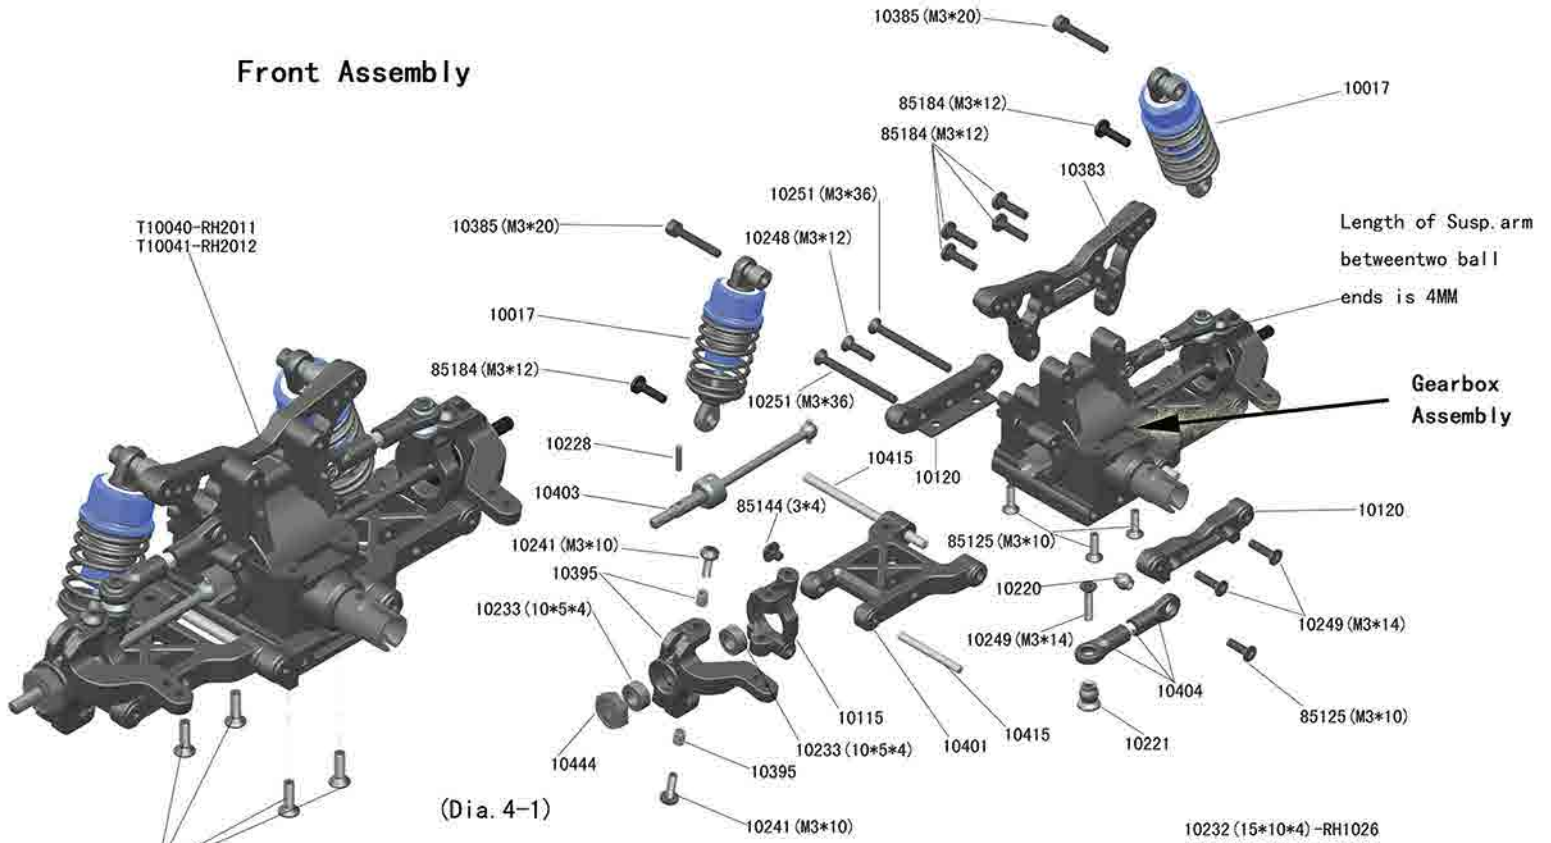

Specs. :

- 1、Length: 364 mm (Body shell not included)
- 2、Width: 190 mm
- 3、Wheelbase: 258/261 mm
- 4、Gear Ratio: 6.5:1
- 5、Tyre: $\phi 65 \times 26$ mm

Standard Equipments:

- 1、Steering Servo: 3kg/cm
- 2、Motor: 540 (X-Ranger EBD)
3650 (4200KV) (X-Ranger EBL)
- 3、ESC: 300A (X-Ranger EBD)
45A (X-Ranger EBL)
- 4、Battery: Ni-MH SC1800mAh 7.2V (X-Ranger EBD)
Li-Po 3250mAh 7.4V $\leq 25C$ (X-Ranger EBL)
- 5、RADIO: 2CH A M (X-Ranger EBD)
2CH 2.4GHz (X-Ranger EBL)

X-Ranger Brushless System Set:

X-Ranger Brushed System Set:

FRONT & REAR SHOCK ASSEMBLY

Front Shocks

(Dia.2-1)

Rear Shocks

(Dia. 2-2)

Steering Servo

(Dia.2-3)

Tyres

(Dia. 2-4)

Front Assembly

Gearbox Assembly

Rear Assmebly

ASSEMBLY STEPS:

1. Assembly center chassis part (See Dia. 3-1)

2. Assemble front assembly to chassis front. (See Dia. 4-1)

3. Assemble rear assembly to chassis rear part. (See Dia. 4-4)

4. Assemble Front Bumper Assembly to chassis rear part. (See Dia. 5-4)

5. Mount the wheels.
(See Dia. 2-4, 5-3)