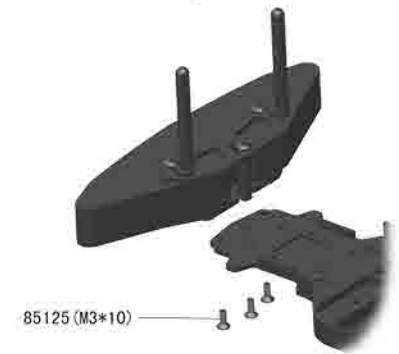

INSTRUCTION MANUAL

1/10 Scale 4WD Electric Touring Car

INSTRUCTION MANUAL

1/10 Scale 4WD Electric Touring Car

RH1025 X-Ranger EBD (Brushed)

RH1026 X-Ranger EBL (Brushless)

Features:

- 1: Alum motor mount
- 2: Slipper system
- 3: Front/rear sway bar
- 4: Low CG gearbox design
- 5: Metal diff. gear design
- 6: Adjustable Ground Clearance
- 7: Big Bored Oil Filled Shocks
- 8: Front Universal Joint Shafts

Specs. :

- 1、Length: 364 mm (Body shell not included)
- 2、Width: 190 mm
- 3、Wheelbase: 258/261 mm
- 4、Gear Ratio: 6.5:1
- 5、Tyre: $\phi 65 \times 26$ mm

Standard Equipments:

- 1、Steering Servo: 3kg/cm
- 2、Motor: 540 (X-Ranger EBD)
3650 (4200KV) (X-Ranger EBL)
- 3、ESC: 300A (X-Ranger EBD)
45A (X-Ranger EBL)
- 4、Battery: Ni-MH SC1800mAh 7.2V (X-Ranger EBD)
Li-Po 3250mAh 7.4V $\leq 25C$ (X-Ranger EBL)
- 5、RADIO: 2CH A M (X-Ranger EBD)
2CH 2.4GHz (X-Ranger EBL)

(Dia.2-3)

Tyres

(Dia. 2-4)

Front Assembly

Gearbox Assembly

Rear Assmebly

ASSEMBLY STEPS:

1. Assembly center chassis part (See Dia. 3-1)

2. Assemble front assembly to chassis front. (See Dia. 4-1)

3. Assemble rear assembly to chassis rear part. (See Dia. 4-4)

4. Assemble Front Bumper Assembly to chassis rear part. (See Dia. 5-4)

5. Mount the wheels.
(See Dia. 2-4, 5-3)