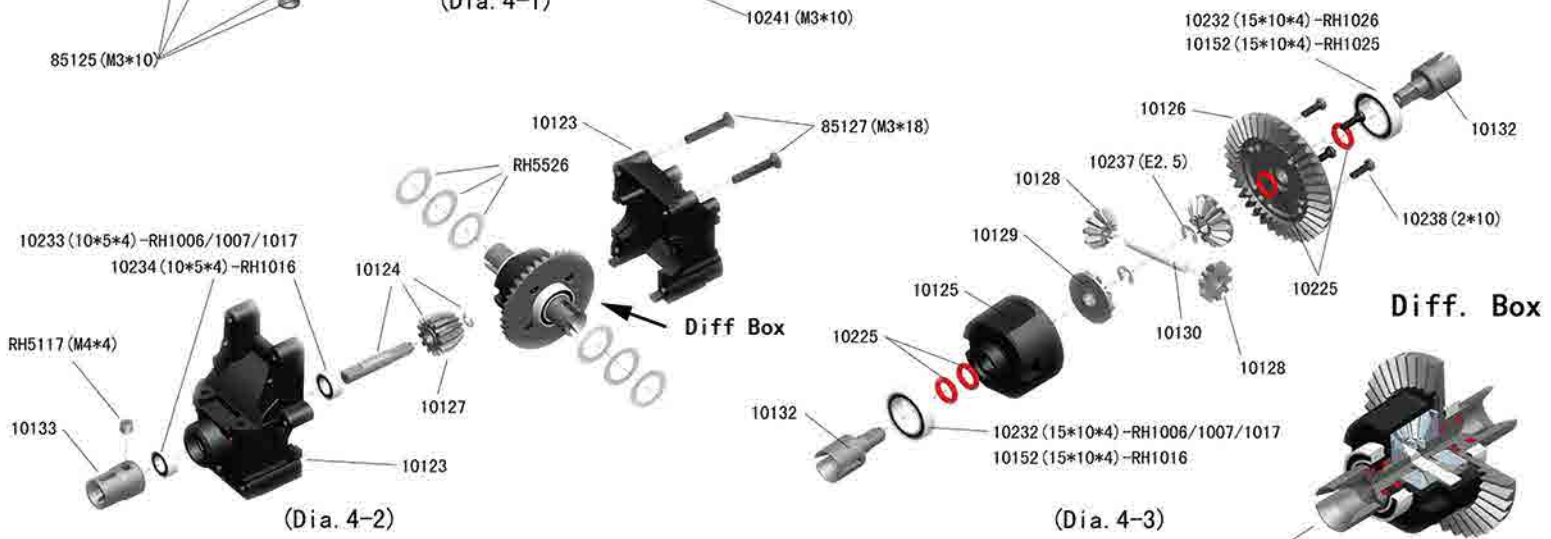

Specs. :

- 1、Length: 364 mm (Body shell not included)
- 2、Width: 190 mm
- 3、Wheelbase: 258/261 mm
- 4、Gear Ratio: 6.5:1
- 5、Tyre: $\phi 65 \times 26$ mm

Standard Equipments:

- 1、Steering Servo: 3kg/cm
- 2、Motor: 540 (X-Ranger EBD)
3650 (4200KV) (X-Ranger EBL)
- 3、ESC: 300A (X-Ranger EBD)
45A (X-Ranger EBL)
- 4、Battery: Ni-MH SC1800mAh 7.2V (X-Ranger EBD)
Li-Po 3250mAh 7.4V $\leq 25C$ (X-Ranger EBL)
- 5、RADIO: 2CH A M (X-Ranger EBD)
2CH 2.4GHz (X-Ranger EBL)

X-Ranger Brushless System Set:

X-Ranger Brushed System Set:

FRONT & REAR SHOCK ASSEMBLY

Front Shocks

(Dia.2-1)

Rear Shocks

(Dia. 2-2)

Steering Servo

(Dia.2-3)

Tyres

(Dia. 2-4)

Front Assembly

Gearbox Assembly

Rear Assmebly

ASSEMBLY STEPS:

1. Assembly center chassis part (See Dia. 3-1)

2. Assemble front assembly to chassis front. (See Dia. 4-1)

3. Assemble rear assembly to chassis rear part. (See Dia. 4-4)

4. Assemble Front Bumper Assembly to chassis rear part. (See Dia. 5-4)

5. Mount the wheels.
(See Dia. 2-4, 5-3)