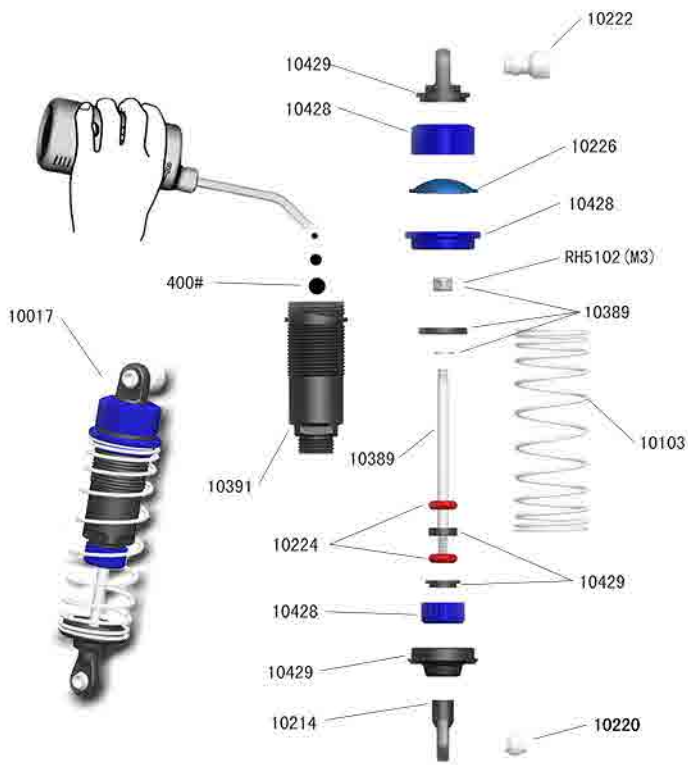

INSTRUCTION MANUAL

1/10 Scale 4WD Electric Touring Car

INSTRUCTION MANUAL

1/10 Scale 4WD Electric Touring Car

RH1025 X-Ranger EBD (Brushed)

RH1026 X-Ranger EBL (Brushless)

Features:

- 1: Alum motor mount
- 2: Slipper system
- 3: Front/rear sway bar
- 4: Low CG gearbox design
- 5: Metal diff. gear design
- 6: Adjustable Ground Clearance
- 7: Big Bored Oil Filled Shocks
- 8: Front Universal Joint Shafts

Specs. :

- 1、Length: 364 mm (Body shell not included)
- 2、Width: 190 mm
- 3、Wheelbase: 258/261 mm
- 4、Gear Ratio: 6.5:1
- 5、Tyre: $\phi 65 \times 26$ mm

Standard Equipments:

- 1、Steering Servo: 3kg/cm
- 2、Motor: 540 (X-Ranger EBD)
3650 (4200KV) (X-Ranger EBL)
- 3、ESC: 300A (X-Ranger EBD)
45A (X-Ranger EBL)
- 4、Battery: Ni-MH SC1800mAh 7.2V (X-Ranger EBD)
Li-Po 3250mAh 7.4V $\leq 25C$ (X-Ranger EBL)
- 5、RADIO: 2CH A M (X-Ranger EBD)
2CH 2.4GHz (X-Ranger EBL)

X-Ranger Brushless System Set:

X-Ranger Brushed System Set:

FRONT & REAR SHOCK ASSEMBLY

Front Shocks

(Dia.2-1)

Rear Shocks

(Dia. 2-2)

Steering Servo

(Dia.2-3)

Tyres

(Dia. 2-4)

Front Assembly

Gearbox Assembly

Rear Assmebly

ASSEMBLY STEPS:

1. Assembly center chassis part (See Dia. 3-1)