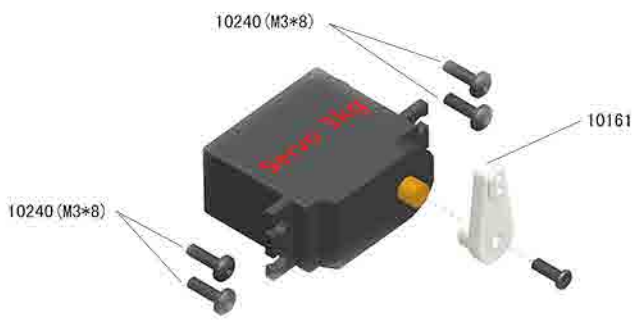

INSTRUCTION MANUAL

1/10 Scale 4WD Electric Touring Car

INSTRUCTION MANUAL

1/10 Scale 4WD Electric Touring Car

RH1025 X-Ranger EBD (Brushed)

RH1026 X-Ranger EBL (Brushless)

Features:

- 1: Alum motor mount
- 2: Slipper system
- 3: Front/rear sway bar
- 4: Low CG gearbox design
- 5: Metal diff. gear design
- 6: Adjustable Ground Clearance
- 7: Big Bored Oil Filled Shocks
- 8: Front Universal Joint Shafts

Specs. :

- 1、Length: 364 mm (Body shell not included)
- 2、Width: 190 mm
- 3、Wheelbase: 258/261 mm
- 4、Gear Ratio: 6.5:1
- 5、Tyre: $\phi 65 \times 26$ mm

Standard Equipments:

- 1、Steering Servo: 3kg/cm
- 2、Motor: 540 (X-Ranger EBD)
3650 (4200KV) (X-Ranger EBL)
- 3、ESC: 300A (X-Ranger EBD)
45A (X-Ranger EBL)
- 4、Battery: Ni-MH SC1800mAh 7.2V (X-Ranger EBD)
Li-Po 3250mAh 7.4V $\leq 25C$ (X-Ranger EBL)
- 5、RADIO: 2CH A M (X-Ranger EBD)
2CH 2.4GHz (X-Ranger EBL)

X-Ranger Brushless System Set:

X-Ranger Brushed System Set:

FRONT & REAR SHOCK ASSEMBLY

Front Shocks

(Dia.2-1)

Rear Shocks

(Dia. 2-2)

Steering Servo

(Dia.2-3)

Tyres

(Dia. 2-4)

Front Assembly

Gearbox Assembly

Rear Assmebly

ASSEMBLY STEPS:

1. Assembly center chassis part (See Dia. 3-1)